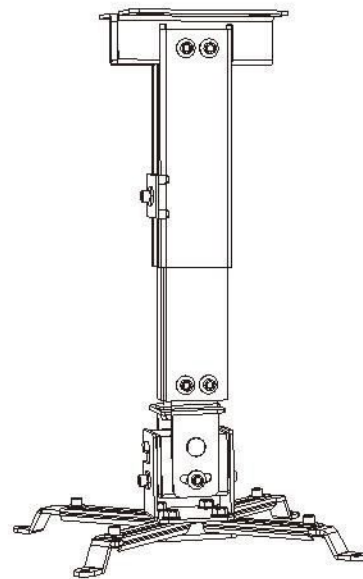

Universal Projector Mount

Tilt and Rotate/PMF-12

Height 12cm

Universal Projector Mount

Aluminum Tube. Tilt and Rotate/PMF-4365

Height
43-65cm

Height
61-101cm

Universal Projector Mount

Aluminum Tube. Tilt and Rotate/PMF-61101

Height
61-101cm