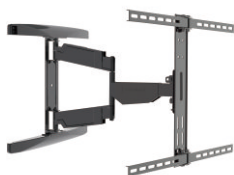

Dual Pivot Swivel & Tilt TV Wall Mount

WMS36-64AT 37" - 80"

- Fit both flat panel TV and Curved TV
- Low-profile slim
- Angle free tilt
- Cable management
- Big wall panel covers more than 16" width

Family Line product

WMS17-64AT
VESA600X400 Max Load 40Kg
37"-70"

WMS17-44AT
VESA400X400 Max Load 40Kg
26"-55"

WMS15-64AT
VESA600X400 Mx Load 35Kg
37"-70"

WMS15-44AT
VESA400X400 Mx Load 35Kg
26"-55"

Description

Fit both Flat Panel TV and Curved TV

Heavy Duty wall panel

2.5mm thickness cold-roll steel of wall panel, covered by plastic cap for nice look

Cable management

special channel routes cables from tv to wall, concealing wires

Rotation Construction

Turn the mounting bars in an angle to touch the curved tv screen closer

Logo Position

Low-Profile, Slim Design

Distance from wall 2.4" (63mm), extend to 19.8" (505mm), offering big turn from left to right