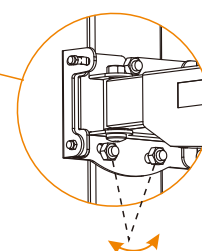

+/-5° level adjustment

Adjust the TV in horizontal