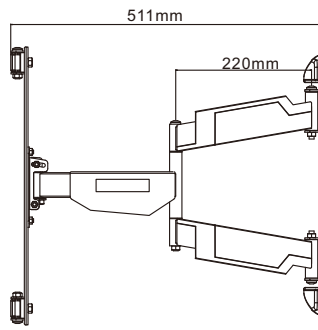

Heavy Duty wall panel

2.5mm thickness cold-roll steel of wall panel, covered by plastic cap for nice look

Cable management

special channel routes cables from tv to wall, concealing wires

Rotation Construction

Turn the mounting bars in an angle to touch the curved tv screen closer

Logo Position

Low-Profile, Slim Design

Distance from wall 2.4" (63mm), extend to 19.8" (505mm), offering big turn from left to right

+/-5° level adjustment

Adjust the TV in horizontal

A195KB technical data sheet

Fixing Kits

Packing / Color box