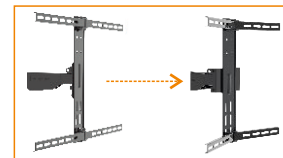

Dual Pivot Swivel & Tilt TV Wall Mount

WMS36-64AT 37" - 80"

- Fit both flat panel TV and Curved TV
- Low-profile slim
- Angle free tilt
- Cable management
- Big wall panel covers more than 16" width

Family Line product

WMS17-64AT
VESA600X400 Max Load 40Kg
37"-70"

WMS17-44AT
VESA400X400 Max Load 40Kg
26"-55"

WMS15-64AT
VESA600X400 Mx Load 35Kg
37"-70"

WMS15-44AT
VESA400X400 Mx Load 35Kg
26"-55"

Description

Fit both Flat Panel TV and Curved TV

Heavy Duty wall panel

2.5mm thickness cold-roll steel of wall panel, covered by plastic cap for nice look

Cable management

special channel routes cables from tv to wall, concealing wires

Rotation Construction

Turn the mounting bars in an angle to touch the curved tv screen closer

Logo Position

Low-Profile, Slim Design

Distance from wall 2.4" (63mm), extend to 19.8" (505mm), offering big turn from left to right