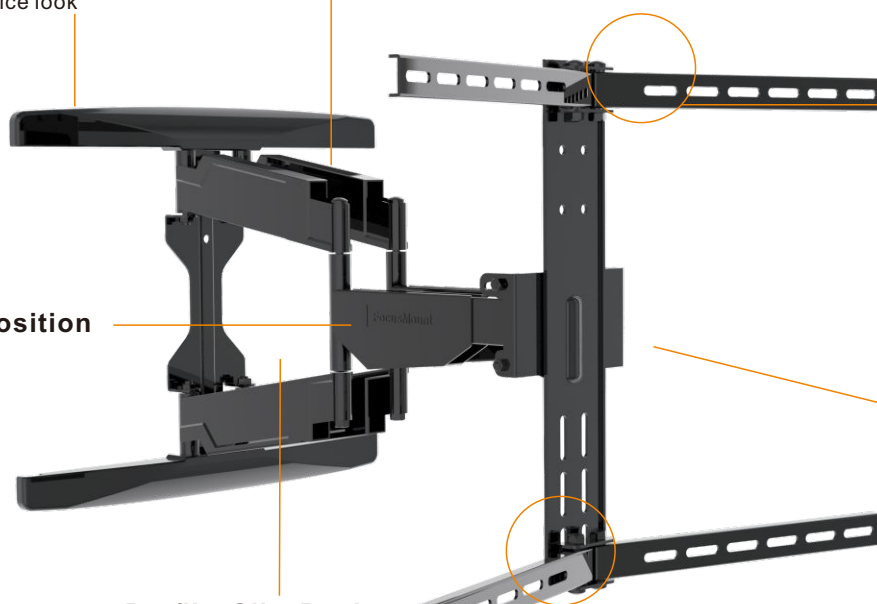

Dual Pivot Swivel & Tilt TV Wall Mount

WMS36-64AT 37" - 80"

- Fit both flat panel TV and Curved TV
- Low-profile slim
- Angle free tilt
- Cable management
- Big wall panel covers more than 16" width

Family Line product

WMS17-64AT
VESA600X400 Max Load 40Kg
37"-70"

WMS17-44AT
VESA400X400 Max Load 40Kg
26"-55"

WMS15-64AT
VESA600X400 Mx Load 35Kg
37"-70"

WMS15-44AT
VESA400X400 Mx Load 35Kg
26"-55"

Description

Fit both Flat Panel TV and Curved TV

Heavy Duty wall panel

2.5mm thickness cold-roll steel of wall panel, covered by plastic cap for nice look

Cable management

special channel routes cables from tv to wall, concealing wires

Rotation Construction

Turn the mounting bars in an angle to touch the curved tv screen closer

Logo Position

Low-Profile, Slim Design

Distance from wall 2.4" (63mm), extend to 19.8" (505mm), offering big turn from left to right