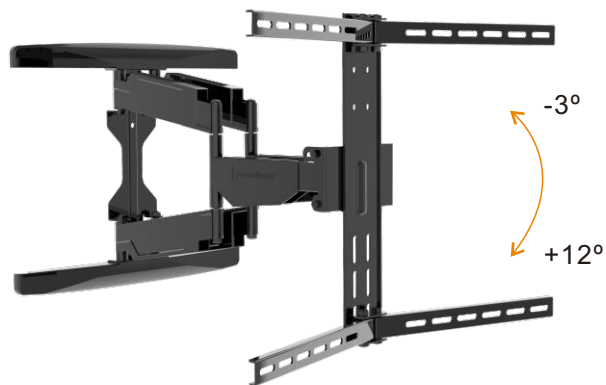

Dual Pivot Swivel & Tilt TV Wall Mount

WMS36-64AT 37" - 80"

- Fit both flat panel TV and Curved TV
- Low-profile slim
- Angle free tilt
- Cable management
- Big wall panel covers more than 16" width

Family Line product

WMS17-64AT
VESA600X400 Max Load 40Kg
37"-70"

WMS17-44AT
VESA400X400 Max Load 40Kg
26"-55"

WMS15-64AT
VESA600X400 Mx Load 35Kg
37"-70"

WMS15-44AT
VESA400X400 Mx Load 35Kg
26"-55"

Description

Fit both Flat Panel TV and Curved TV

Heavy Duty wall panel

2.5mm thickness cold-roll steel of wall panel, covered by plastic cap for nice look

Cable management

special channel routes cables from tv to wall, concealing wires

Rotation Construction

Turn the mounting bars in an angle to touch the curved tv screen closer

Logo Position

Low-Profile, Slim Design

Distance from wall 2.4" (63mm), extend to 19.8" (505mm), offering big turn from left to right