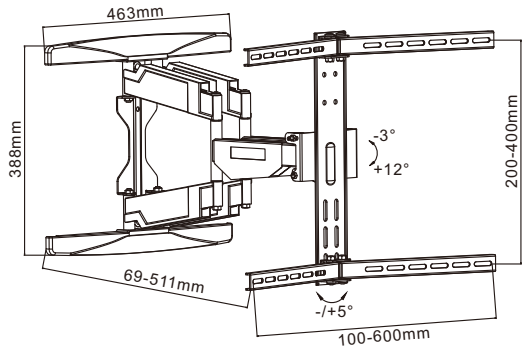

Dual Pivot Swivel & Tilt TV Wall Mount

WMS36-64AT 37" - 80"

- Fit both flat panel TV and Curved TV
- Low-profile slim
- Angle free tilt
- Cable management
- Big wall panel covers more than 16" width

Family Line product

Heavy Duty wall panel

2.5mm thickness cold-roll steel of wall panel, covered by plastic cap for nice look

Cable management

special channel routes cables from tv to wall, concealing wires

Rotation Construction

Turn the mounting bars in an angle to touch the curved tv screen closer

Logo Position

Low-Profile, Slim Design

Distance from wall 2.4" (63mm), extend to 19.8" (505mm), offering big turn from left to right

+/-5° level adjustment

Adjust the TV in horizontal

A195KB technical data sheet

Fixing Kits

Packing / Color box