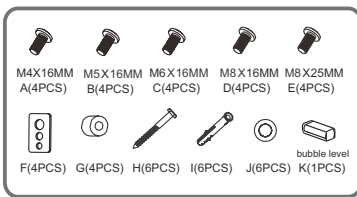

Turn the mounting bars in an angle to touch the curved tv screen closer

Logo Position

Low-Profile, Slim Design

Distance from wall 2.4" (63mm), extend to 19.8" (505mm), offering big turn from left to right

+/-5° level adjustment

Adjust the TV in horizontal

A195KB technical data sheet

Fixing Kits

Packing / Color box