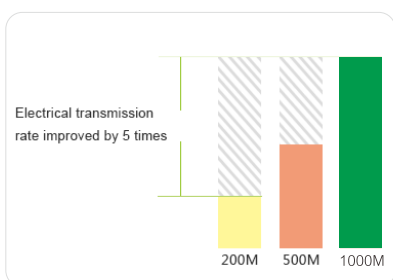

PH3

Blazing-Fast Home Network Made for Home Entertainment

AV1000 Gigabit Powerline Adapter

The PH3 1000Mbps Powerline Adapter is designed for 3D/HD video streaming and entertainment throughout home over existing electrical wiring. Compliant with HomePlug AV2 standard, this device turns your power circuitry into smart home network. Simply plug one PH3 powerline adapter that links to a broadband router into the power outlet, plug the other into the other socket in any desired room, you can then easily and instantly connect to a home network with speeds of up to 1000Mbps. No drilling, laying complicated wires and manual configuration, the PH3 allows you to build a blazing-fast network to enjoy best ever experience 3D/HD home entertainment with minimum cost and efforts.

Blazing-fast Experience

Up to 1000Mbps transmission rate over power circuitry, ideal for 3D/HD video streaming, IPTV and online gaming throughout home

Electrical transmission rate improved by 5 times

No Laying Complicated Wires