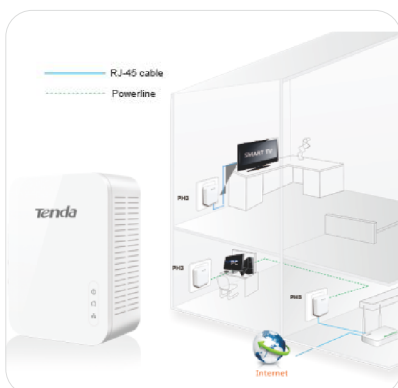

PH3

Blazing-Fast Home Network Made for Home Entertainment

AV1000 Gigabit Powerline Adapter

The PH3 1000Mbps Powerline Adapter is designed for 3D/HD video streaming and entertainment throughout home over existing electrical wiring. Compliant with HomePlug AV2 standard, this device turns your power circuitry into smart home network. Simply plug one PH3 powerline adapter that links to a broadband router into the power outlet, plug the other into the other socket in any desired room, you can then easily and instantly connect to a home network with speeds of up to 1000Mbps. No drilling, laying complicated wires and manual configuration, the PH3 allows you to build a blazing-fast network to enjoy best ever experience 3D/HD home entertainment with minimum cost and efforts.

Blazing-fast Experience

Up to 1000Mbps transmission rate over power circuitry, ideal for 3D/HD video streaming, IPTV and online gaming throughout home

Electrical transmission rate improved by 5 times

No Laying Complicated Wires

No laying complicated wires, transfer data through existing wiring, it can connect to internet where there is outlet

Plug-and-Play

The PH3 1000Mbps Powerline Adapter lasts Tenda easy-to-install idea, plug over two devices to outlet to connect the internet without complicated configuration