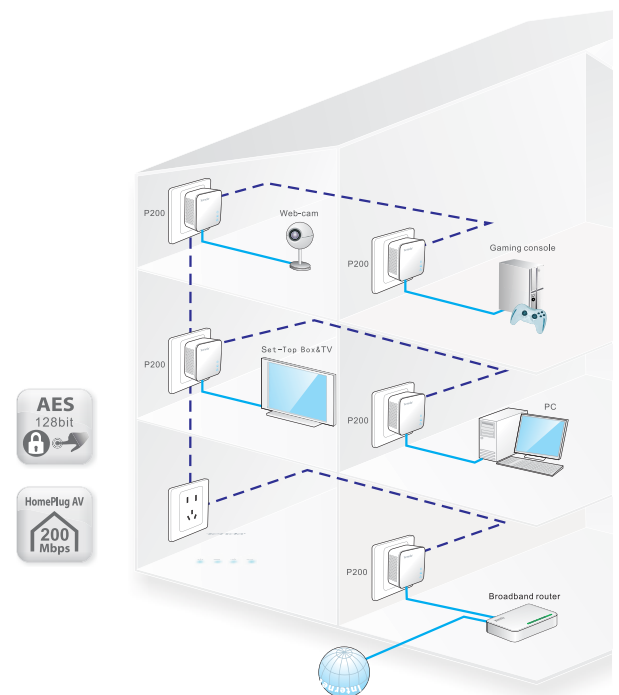

Specifications

Hardware Features		
Standards	HomePlugAV, IEEE 802.3, IEEE 802.3u	
Interface & Speed	1*RJ45 10/100Mbps 200Mbps	
Button	1*Pair/Reset	
LED	POWER/Powerline link/LAN	
Power	AC 100V-240V 50/60Hz	
Dimensions (LxWxH, mm)	53*53*27mm	
Software Features		
Modulation Technology	GMSK, OFDM	
Encryption	128-bit AES	
Bandwidth Control	QoS	
Others		
Operating Environment	Operating Temperature	0°C~40°C
	Storage Temperature	-40°C~70°C
	Operating Humidity	10% ~ 90% RH non-condensing
	Storage Humidity	5% ~ 90% RH non-condensing

Package Contents

- P200 200Mbps Powerline Mini Adapter
- CD-ROM (User Guide and Utility included)
- Quick Installation Guide
- Ethernet Cable

Minimum System Requirement

- Internet Explorer 5.5 or Firefox 1.0 Higher
- CD Drive
- Network Adapter

Applications

Shenzhen Tenda Technology Co., Ltd
#34 Shilong Rd., Shiyantown, Shenzhen City,
518108, PRC
Tel: (86 755) 2765 7098
Fax: (86 755) 2765 7178
Email: sales@tenda.com.cn
support@tenda.com.cn
Website: www.tendacn.com

©2012 SHENZHEN TENDA TECHNOLOGY CO., LTD, the Tenda logo is registered trademark of Shenzhen Tenda Technology Co., Ltd in China and/or other countries. Other brand and product names are trademarks or registered trademarks of their respective holders. Information is subject to change without notice. All rights reserved.