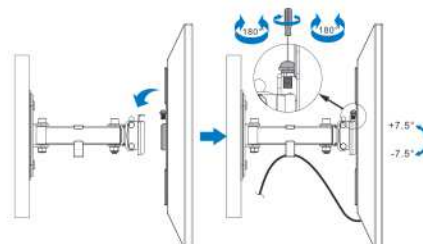

## Features:

- » Super strong mounting brackets: Solid-reinforced Cold Steel, durable product with maximum capacity of 25kg
- » 72mm-196mm Profile from wall with Tilt capacity:  $7.5^{\circ}$ ~ $-7.5^{\circ}$  and Swivel capacity:  $90^{\circ}$ ~ $-90^{\circ}$
- » Compatible with VESA 75x75mm, 100x100mm, 200x100mm, 200x200mm
- » Easy to install
- » Cable clips included keep cables organized
- » Fit for 23-42 inch LED LCD plasma TV, PC Monitor screens

Remove the wall plate from the wall mount

Install the wall plate to the wall

Install the wall mount to back of the TV

Apply the TV with wall mount to the wall plate

RoHS  
compliant

\* The specifications and pictures are subject to change without notice.  
\*All trade names referenced are the registered namework of their respective owners.

## Specification:

Screen Size	23"-42"
Rated Load	25kg/55lbs
VESA	75x75, 100x100, 200x100, 200x200
Tilt	7.5°~-7.5°
Swivel	90°~-90°
Distance to the wall	72-196mm
Product Size	230 x 230 x 196mm