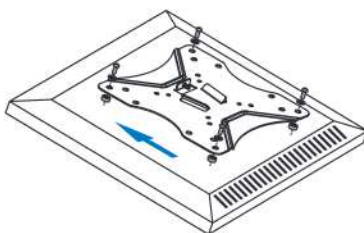

# LogiLink®

FULL MOTION TV WALL MOUNT  
for 23"-42" TV

Art. No.: BP0007

2-pieces easy installation design, compatible with VESA standard max. 200x200mm.

## Features:

- » Super strong mounting brackets: Solid-reinforced Cold Steel, durable product with maximum capacity of 25kg
- » 72mm-196mm Profile from wall with Tilt capacity:  $7.5^{\circ}$ ~ $-7.5^{\circ}$  and Swivel capacity:  $90^{\circ}$ ~ $-90^{\circ}$
- » Compatible with VESA 75x75mm, 100x100mm, 200x100mm, 200x200mm
- » Easy to install
- » Cable clips included keep cables organized
- » Fit for 23-42 inch LED LCD plasma TV, PC Monitor screens

Remove the wall plate from the wall mount

Install the wall plate to the wall

Install the wall mount to back of the TV

Apply the TV with wall mount to the wall plate

RoHS  
compliant

\* The specifications and pictures are subject to change without notice.  
\*All trade names referenced are the registered namework of their respective owners.

## Specification:

Screen Size	23"-42"
Rated Load	25kg/55lbs
VESA	75x75, 100x100, 200x100, 200x200
Tilt	7.5°~-7.5°
Swivel	90°~-90°
Distance to the wall	72-196mm
Product Size	230 x 230 x 196mm