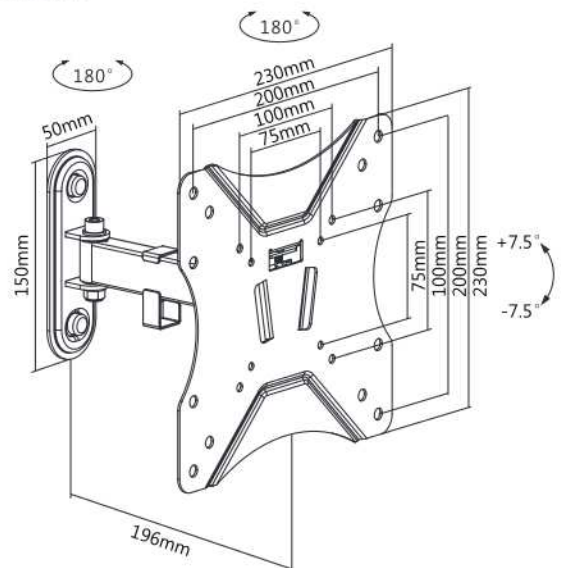

## Features:

- » Super strong mounting brackets: Solid-reinforced Cold Steel, durable product with maximum capacity of 25kg
- » 72mm-196mm Profile from wall with Tilt capacity:  $7.5^{\circ}$ ~ $-7.5^{\circ}$  and Swivel capacity:  $90^{\circ}$ ~ $-90^{\circ}$
- » Compatible with VESA 75x75mm, 100x100mm, 200x100mm, 200x200mm
- » Easy to install
- » Cable clips included keep cables organized
- » Fit for 23-42 inch LED LCD plasma TV, PC Monitor screens

Remove the wall plate from the wall mount

Install the wall plate to the wall

Install the wall mount to back of the TV

Apply the TV with wall mount to the wall plate

RoHS  
compliant

\* The specifications and pictures are subject to change without notice.  
\*All trade names referenced are the registered namework of their respective owners.

## Specification:

Screen Size	23"-42"
Rated Load	25kg/55lbs
VESA	75x75, 100x100, 200x100, 200x200
Tilt	7.5°~-7.5°
Swivel	90°~-90°
Distance to the wall	72-196mm
Product Size	230 x 230 x 196mm