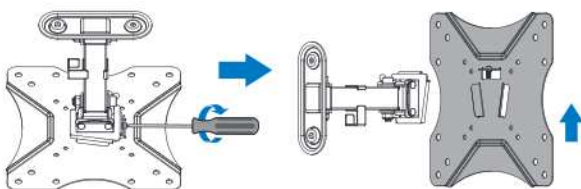

# LogiLink®

FULL MOTION TV WALL MOUNT  
for 23"-42" TV

Art. No.: BP0007

2-pieces easy installation design, compatible with VESA standard max. 200x200mm.

## Features:

- » Super strong mounting brackets: Solid-reinforced Cold Steel, durable product with maximum capacity of 25kg
- » 72mm-196mm Profile from wall with Tilt capacity:  $7.5^{\circ}$ ~ $-7.5^{\circ}$  and Swivel capacity:  $90^{\circ}$ ~ $-90^{\circ}$
- » Compatible with VESA 75x75mm, 100x100mm, 200x100mm, 200x200mm
- » Easy to install
- » Cable clips included keep cables organized
- » Fit for 23-42 inch LED LCD plasma TV, PC Monitor screens

Remove the wall plate from the wall mount

Install the wall plate to the wall

Install the wall mount to back of the TV

Apply the TV with wall mount to the wall plate

RoHS  
compliant

\* The specifications and pictures are subject to change without notice.  
\*All trade names referenced are the registered namework of their respective owners.

## Specification:

Screen Size	23"-42"
Rated Load	25kg/55lbs
VESA	75x75, 100x100, 200x100, 200x200
Tilt	7.5°~-7.5°
Swivel	90°~-90°
Distance to the wall	72-196mm
Product Size	230 x 230 x 196mm