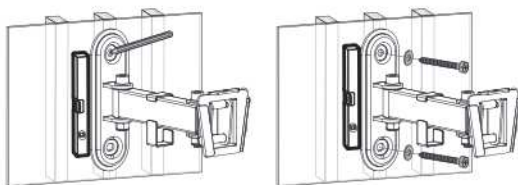

# LogiLink®

FULL MOTION TV WALL MOUNT  
for 23"-42" TV

Art. No.: BP0007

2-pieces easy installation design, compatible with VESA standard max. 200x200mm.

## Features:

- » Super strong mounting brackets: Solid-reinforced Cold Steel, durable product with maximum capacity of 25kg
- » 72mm-196mm Profile from wall with Tilt capacity:  $7.5^{\circ}$ ~ $-7.5^{\circ}$  and Swivel capacity:  $90^{\circ}$ ~ $-90^{\circ}$
- » Compatible with VESA 75x75mm, 100x100mm, 200x100mm, 200x200mm
- » Easy to install
- » Cable clips included keep cables organized
- » Fit for 23-42 inch LED LCD plasma TV, PC Monitor screens

Remove the wall plate from the wall mount

Install the wall plate to the wall

Install the wall mount to back of the TV

Apply the TV with wall mount to the wall plate

RoHS  
compliant

\* The specifications and pictures are subject to change without notice.  
\*All trade names referenced are the registered namework of their respective owners.

## Specification:

Screen Size	23"-42"
Rated Load	25kg/55lbs
VESA	75x75, 100x100, 200x100, 200x200
Tilt	7.5°~-7.5°
Swivel	90°~-90°
Distance to the wall	72-196mm
Product Size	230 x 230 x 196mm