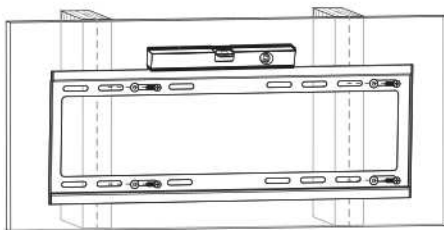

LogiLink®

LOW PROFILE TV WALL MOUNT
for 32"-55" TV

Art. No.: BP0009

Ultra slim easy installation design, compatible with VESA standard max. 400x400mm.

Features:

- » Super strong mounting brackets: Solid-reinforced Cold Steel, durable product with maximum capacity of 35kg
- » Ultra Slim just 19.5mm from the wall
- » Compatible with VESA 200x200mm, 400x200mm, 300x300mm, 400x400mm
- » Easy to install
- » Fit for 32-55 inch LED LCD plasma TV, PC Monitor screens

Install the wall plate to the wall

Install the wall mount to back of the TV

Apply the TV with wall mount to the wall plate

RoHS
compliant

* The specifications and pictures are subject to change without notice.
*All trade names referenced are the registered namework of their respective owners.

Made in China

LogiLink®

LOW PROFILE TV WALL MOUNT
for 32"-55" TV

Art. No.: BP0009

Specification:

Screen Size	32"-55"
Rated Load	35kg/77lbs
VESA	200x200, 400x200, 300x300, 400x400
Distance to the wall	19.5mm
Product Size	465 x 422 x 19.5mm

Package Contents:

- » 1 x TV Wall Mount
- » 1 x Screw Package
- » 1 x User Manual

Package Informations:

- » Packing Dimension: 470 x 175 x 20mm
- » Packing Weight: 1.03kg
- » Carton Dimension: 490 x 260 x 195mm
- » Carton Q'ty: 12pcs
- » Carton Weight: 13.1kg