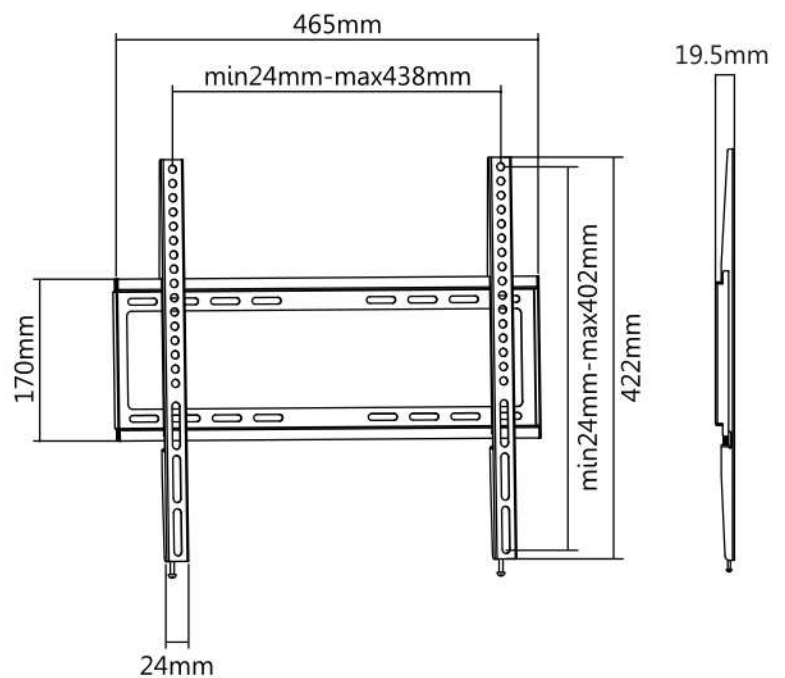

LogiLink®

LOW PROFILE TV WALL MOUNT
for 32"-55" TV

Art. No.: BP0009

Ultra slim easy installation design, compatible with VESA standard max. 400x400mm.

Features:

- » Super strong mounting brackets: Solid-reinforced Cold Steel, durable product with maximum capacity of 35kg
- » Ultra Slim just 19.5mm from the wall
- » Compatible with VESA 200x200mm, 400x200mm, 300x300mm, 400x400mm
- » Easy to install
- » Fit for 32-55 inch LED LCD plasma TV, PC Monitor screens

Install the wall plate to the wall

Install the wall mount to back of the TV

Apply the TV with wall mount to the wall plate

RoHS
compliant

* The specifications and pictures are subject to change without notice.
*All trade names referenced are the registered namework of their respective owners.

Made in China

LogiLink®

LOW PROFILE TV WALL MOUNT
for 32"-55" TV

Art. No.: BP0009

Specification:

Screen Size	32"-55"
Rated Load	35kg/77lbs
VESA	200x200, 400x200, 300x300, 400x400
Distance to the wall	19.5mm
Product Size	465 x 422 x 19.5mm

Package Contents:

- » 1 x TV Wall Mount
- » 1 x Screw Package
- » 1 x User Manual

Package Informations:

- » Packing Dimension: 470 x 175 x 20mm
- » Packing Weight: 1.03kg
- » Carton Dimension: 490 x 260 x 195mm
- » Carton Q'ty: 12pcs
- » Carton Weight: 13.1kg