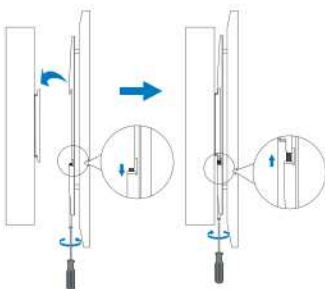

LogiLink®

LOW PROFILE TV WALL MOUNT
for 32"-55" TV

Art. No.: BP0009

Ultra slim easy installation design, compatible with VESA standard max. 400x400mm.

Features:

- » Super strong mounting brackets: Solid-reinforced Cold Steel, durable product with maximum capacity of 35kg
- » Ultra Slim just 19.5mm from the wall
- » Compatible with VESA 200x200mm, 400x200mm, 300x300mm, 400x400mm
- » Easy to install
- » Fit for 32-55 inch LED LCD plasma TV, PC Monitor screens

Install the wall plate to the wall

Install the wall mount to back of the TV

Apply the TV with wall mount to the wall plate

RoHS
compliant

* The specifications and pictures are subject to change without notice.
*All trade names referenced are the registered namework of their respective owners.

Made in China

LogiLink®

LOW PROFILE TV WALL MOUNT
for 32"-55" TV

Art. No.: BP0009

Specification:

Screen Size	32"-55"
Rated Load	35kg/77lbs
VESA	200x200, 400x200, 300x300, 400x400
Distance to the wall	19.5mm
Product Size	465 x 422 x 19.5mm

Package Contents:

- » 1 x TV Wall Mount
- » 1 x Screw Package
- » 1 x User Manual

Package Informations:

- » Packing Dimension: 470 x 175 x 20mm
- » Packing Weight: 1.03kg
- » Carton Dimension: 490 x 260 x 195mm
- » Carton Q'ty: 12pcs
- » Carton Weight: 13.1kg