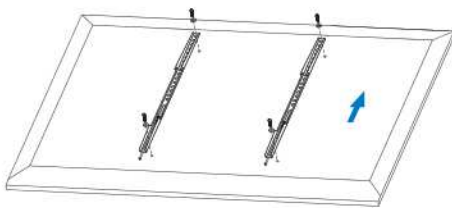

LogiLink®

LOW PROFILE TV WALL MOUNT
for 32"-55" TV

Art. No.: BP0009

Ultra slim easy installation design, compatible with VESA standard max. 400x400mm.

Features:

- » Super strong mounting brackets: Solid-reinforced Cold Steel, durable product with maximum capacity of 35kg
- » Ultra Slim just 19.5mm from the wall
- » Compatible with VESA 200x200mm, 400x200mm, 300x300mm, 400x400mm
- » Easy to install
- » Fit for 32-55 inch LED LCD plasma TV, PC Monitor screens

Install the wall plate to the wall

Install the wall mount to back of the TV

Apply the TV with wall mount to the wall plate

RoHS
compliant

* The specifications and pictures are subject to change without notice.
*All trade names referenced are the registered namework of their respective owners.

Made in China

LogiLink®

LOW PROFILE TV WALL MOUNT
for 32"-55" TV

Art. No.: BP0009

Specification:

Screen Size	32"-55"
Rated Load	35kg/77lbs
VESA	200x200, 400x200, 300x300, 400x400
Distance to the wall	19.5mm
Product Size	465 x 422 x 19.5mm

Package Contents:

- » 1 x TV Wall Mount
- » 1 x Screw Package
- » 1 x User Manual

Package Informations:

- » Packing Dimension: 470 x 175 x 20mm
- » Packing Weight: 1.03kg
- » Carton Dimension: 490 x 260 x 195mm
- » Carton Q'ty: 12pcs
- » Carton Weight: 13.1kg