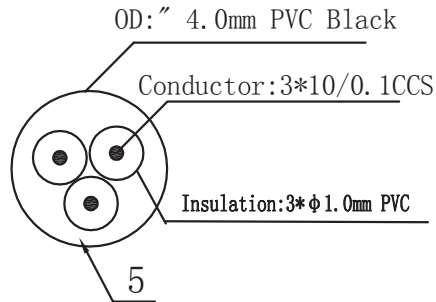

SPECIFICATION