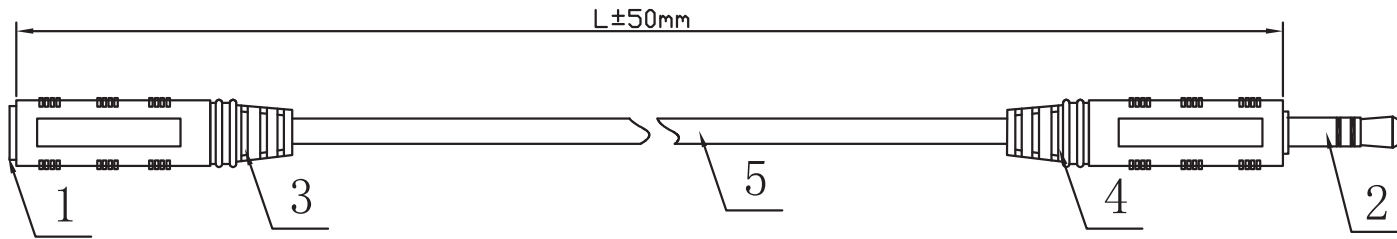

FILE AMEND NOTE	DATE	REV.
ORIGINAL EDITION	2012/10/24	A/0