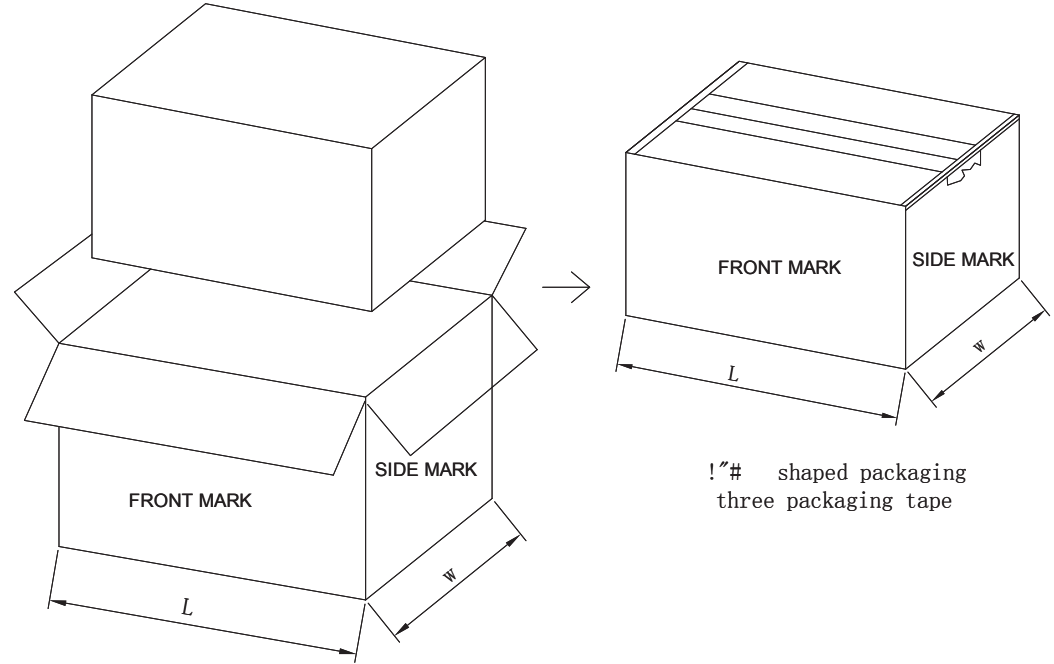

FILE AMEND NOTE	DATE	REV.
ORIGINAL EDITION	2012/10/24	A/0

PACKING DRAW

1PCS/BAG

STICKER

OUTER CARTON
FRONT MARK:

GERMANY
C/NO.:DW 01,02...
MADE IN CHINA

OUTER CARTON
SIDE MARK:

PO NO.:
ITEM NO.:
Q TY: PCS
N.W: KGS
G.W: KGS
Dimension:
EAN CODE: 4260113567166

NOTE:

Electrical test
100% open short & miss wire test;

DRAW No.	NAME	Audio cable, 1X3,5mm male to 1X3,5mm female		
CUSTOMER	MAPE	TOLERANCE		
CUSTOMER No.	2direct GmbH	X.	1.00	
		X.X	0.50	
APPROVE BY	CHECK BY	DRAW BY	SCALE	MM
			PAGE	2/2

No.	PART NAME	DESCRIPTION	QTY	REMARK