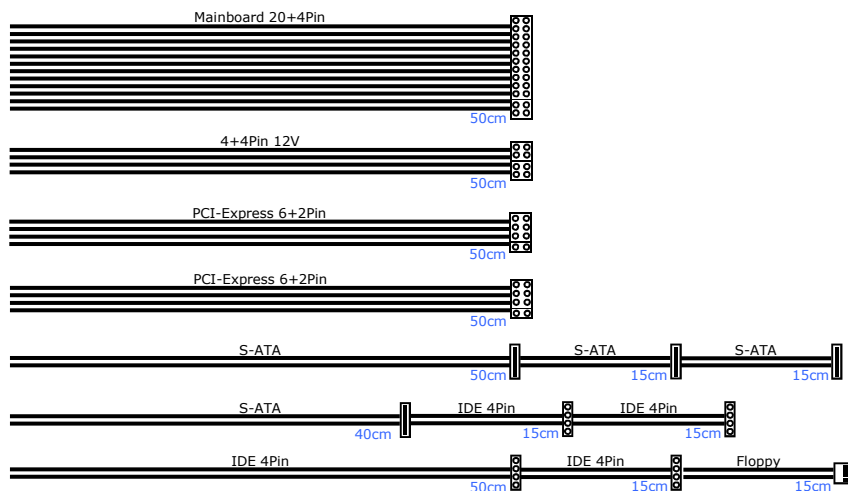

Specifications

Output	720W
Mainboard 20+4Pin	1x
4Pin/ 4+4Pin/ 8Pin 12V	-/•/-
PCI-Express 6+2Pin	2x
PCI-Express 6Pin	-
IDE 4Pin	4x
S-ATA	4x
Floppy	1x
Fan Monitoring	-
115/230V Input	•/•
PFC	Active
ATX-Standard	ATX 2.31
Fan Dimensions	120mm
Fan Control	Auto.
Noise Level	19-21dB
Cable Management	-
PSU Dimensions (H/W/D)	86/150/140mm
Package Dimensions (H/W/D)	170/240/95mm
Weight (net)	1.41Kg
Weight (gross)	1.75Kg
Packing Units (VE/VPE/PAL)	1/10/320
Guarantee and Warranty	24 Months Guarantee
Article Number	88882119
EAN-Code	4260133126039
Scope of delivery	screws power cable manual cable ties
80+ Certificate	-

- = existing
- = non existing

Certification:

Connectors

AC Input		115-230V 47-63Hz					
DC Output		3.3V	5V	12V1	12V2	-12V	5Vsb
APS-720W	Max. Current	18A	15A	30A	30A	0.3A	3A
	Max. Combined Power	103W		670W		3.6W	15W
		720W					